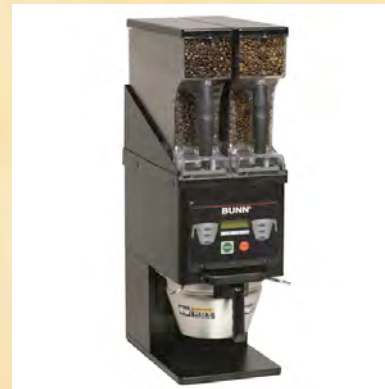

## Espresso Machines:

- Gaggia
- Faema
- Saeco

[www.cordobacoffee.ca](http://www.cordobacoffee.ca)

Grinders:

- Ditting
- Saeco
- Bunn

[www.cordobacoffee.ca](http://www.cordobacoffee.ca)

Please contact us for more information